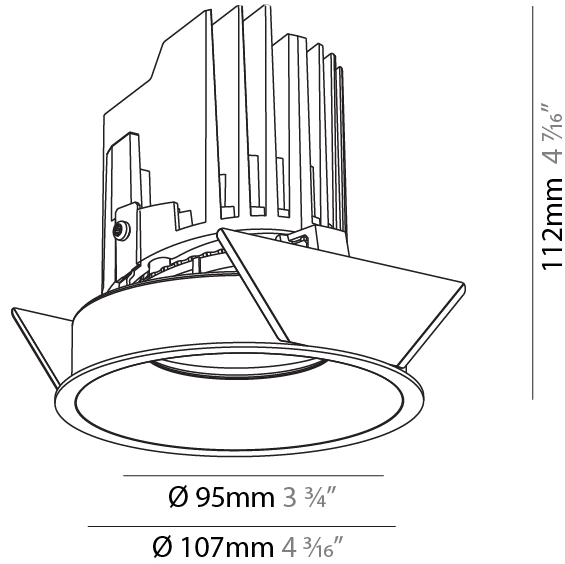

GENERAL

Series: Bioniq
Subseries: Bioniq Round Semi Adjustable
Brand: Prolicht
Division: Architectural
Mounting Type: Recessed
Mounting Location: Ceiling
Subcategory: Downlight

PHYSICAL

Shape: Round
Diameter (mm): 107
Diameter (in): 4 3/16
Height (mm): 112
Height (in): 4 7/16
Ceiling Thickness (mm): 10 / 12.5 / 15
Ceiling Thickness (in): 3/8 or 1/2 or 9/16
Min. Recessing Depth (mm): 130
Min. Recessing Depth (in): 5 1/8
Light Distribution: Adjustable / Downlight
Weight (kg): 0.465
Weight (lbs): 1.03
Fixture Finish: SSR / BKV / CWI / CRY / HAB / UFT / ITA / RUA / FTG / MYG / LOD / PUS / FRO / FUP / KIA / POP / BLS / SPG / MEY / GOH / GUM / CHC / COM / ABZ / JAG / OBR / MOS / ROR
Fixture Material: Aluminum Die Cast
Cut-out Measurements: 98mm / 3 7/8"

OPTICAL

Reflector: 20 / 40 / 60
Adjustability: Rotational 355°, Tilt 10°

RATINGS AND CERTIFICATIONS

Certified By: Certified for North American Standards
IP rating: IP54

BIONIQ ROUND SEMI ADJUSTABLE RECESSED