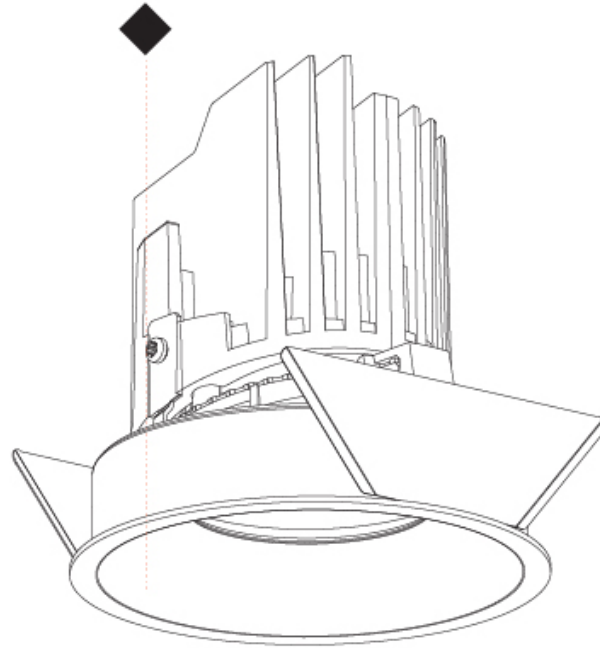

BIONIQ ROUND SEMI ADJUSTABLE RECESSED

A35302-

PROJECT

TYPE

SPECIFIER

QUANTITY

DATE