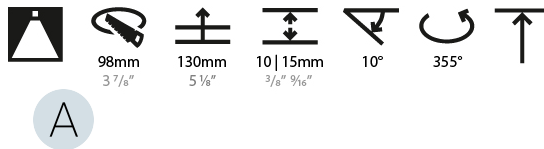

PHYSICAL

Shape: Round
Diameter (mm): 107
Diameter (in): 4 3/16
Height (mm): 112
Height (in): 4 7/16
Ceiling Thickness (mm): 10 / 12.5 / 15
Ceiling Thickness (in): 3/8 or 1/2 or 9/16
Min. Recessing Depth (mm): 130
Min. Recessing Depth (in): 5 1/8
Light Distribution: Adjustable / Downlight
Weight (kg): 0.465
Weight (lbs): 1.03
Fixture Finish: SSR / BKV / CWI / CRY / HAB / UFT / ITA / RUA / FTG / MYG / LOD / PUS / FRO / FUP / KIA / POP / BLS / SPG / MEY / GOH / GUM / CHC / COM / ABZ / JAG / OBR / MOS / ROR
Fixture Material: Aluminum Die Cast
Cut-out Measurements: 98mm / 3 7/8"

ELECTRICAL

Lamp Type: LED (Zhaga Standard)
Input Wattage (W): 16.5
Total Output Wattage (W): 13
Dimming: Tri-Mode (Non-Dimming and Phase Dimming (120Vac only) and 0-10V Dimming)
Driver Included: No
Driver Location: Recessed Housing
Driver Type: Constant Current - Universal
Driver Class: Class 2
Housing: See components
Input Voltage (V): 120 - 277
Constant Current (MA): 500

LED

Number of LEDs: 1
Color Temperature (°K): 2700 / 3000 / 3500 / 4000
Max. Delivered Lumen (lm): 1130 / 1180 / 1235 / 1260
Nominal Lumen (lm): 1386 / 1438 / 1511 / 1542
CRI: >90 CRI
Lamp Life (hrs): 50000

OPTICAL

Reflector: 20 / 40 / 60
Adjustability: Rotational 355°, Tilt 10°

RATINGS AND CERTIFICATIONS

Certified By: Certified for North American Standards
IP rating: IP54