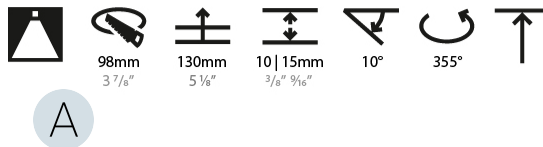

OPTICAL

Reflector°: 10
 Adjustability: Rotational 355°; Tilt 10°

RATINGS AND CERTIFICATIONS

Certified By: Certified for North American Standards
 IP rating: IP54

112mm 4 7/16"

Ø 95mm 3 3/4"

Ø 107mm 4 3/16"

BIONIQ ROUND SEMI ADJUSTABLE RECESSED